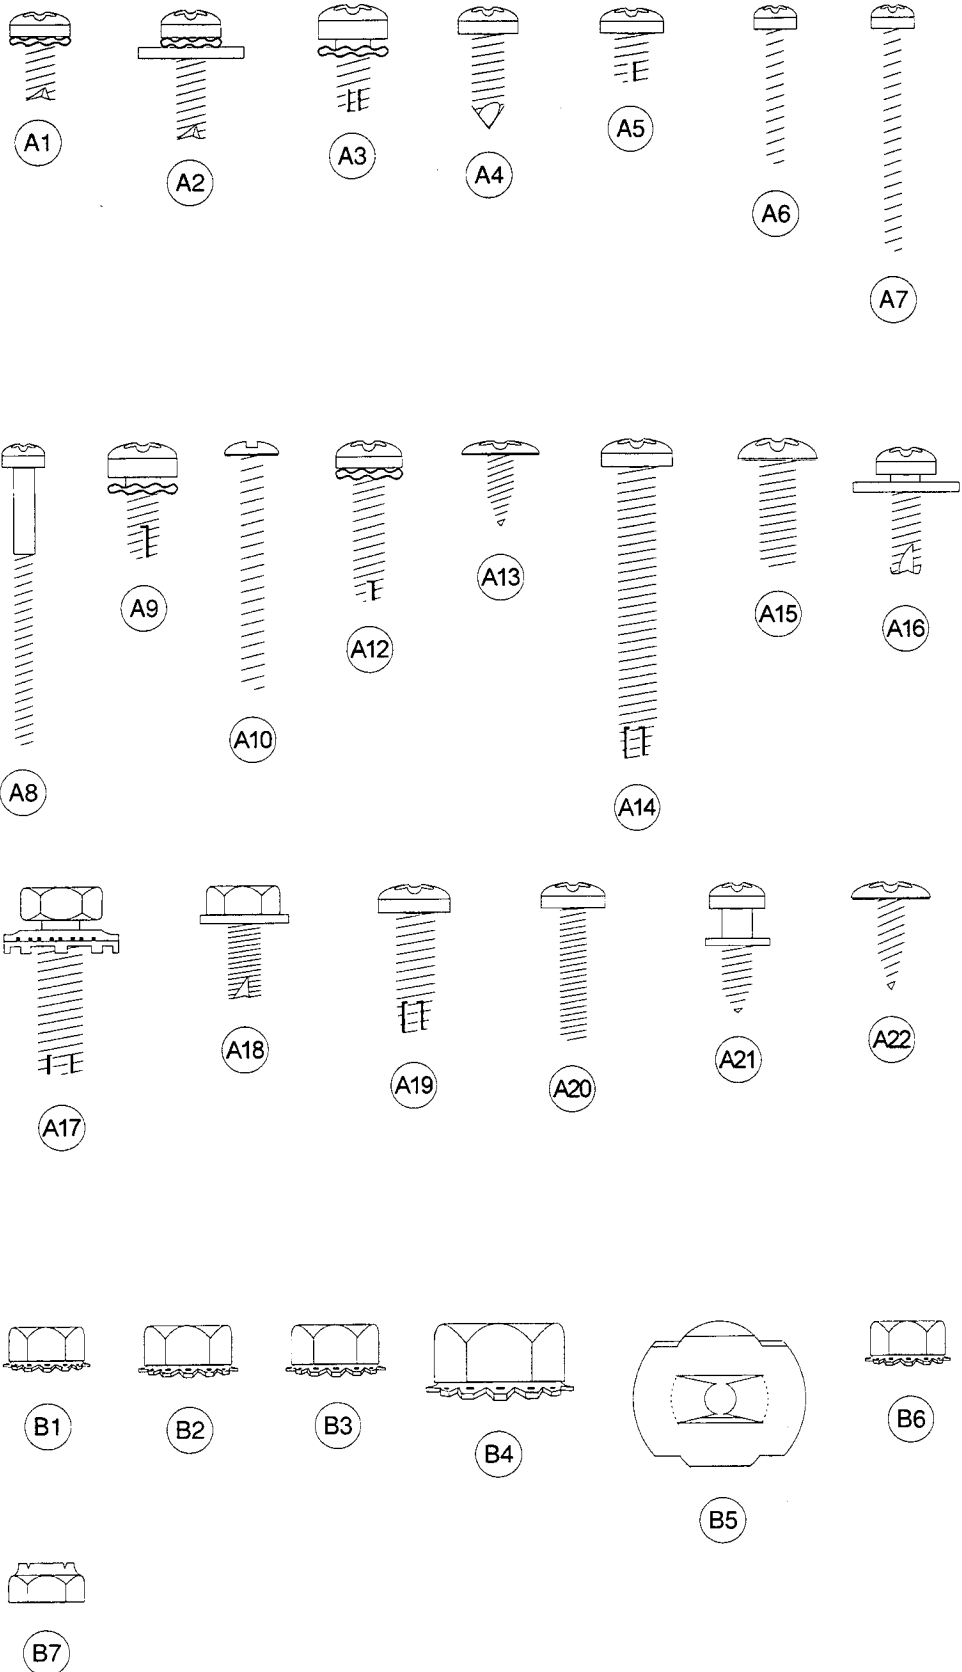

# The Parts Book

# Screws & Nuts

Can Display, Cold Drink FLS, Dr Pepper (D3), Generic Round, 7Up (B7),  
Veryfine Circular(0001-3194C0 to 0001-6169AS), Veryfine/RC Inverted "L" Circular

# Washers, Bolts & Misc. Hardware

Can Display, Cold Drink FLS, Dr Pepper (D3), Generic Round, 7Up (B7),  
Veryfine Circular(0001-3194CO to 0001-6169AS), Veryfine/RC Inverted "L" Circular